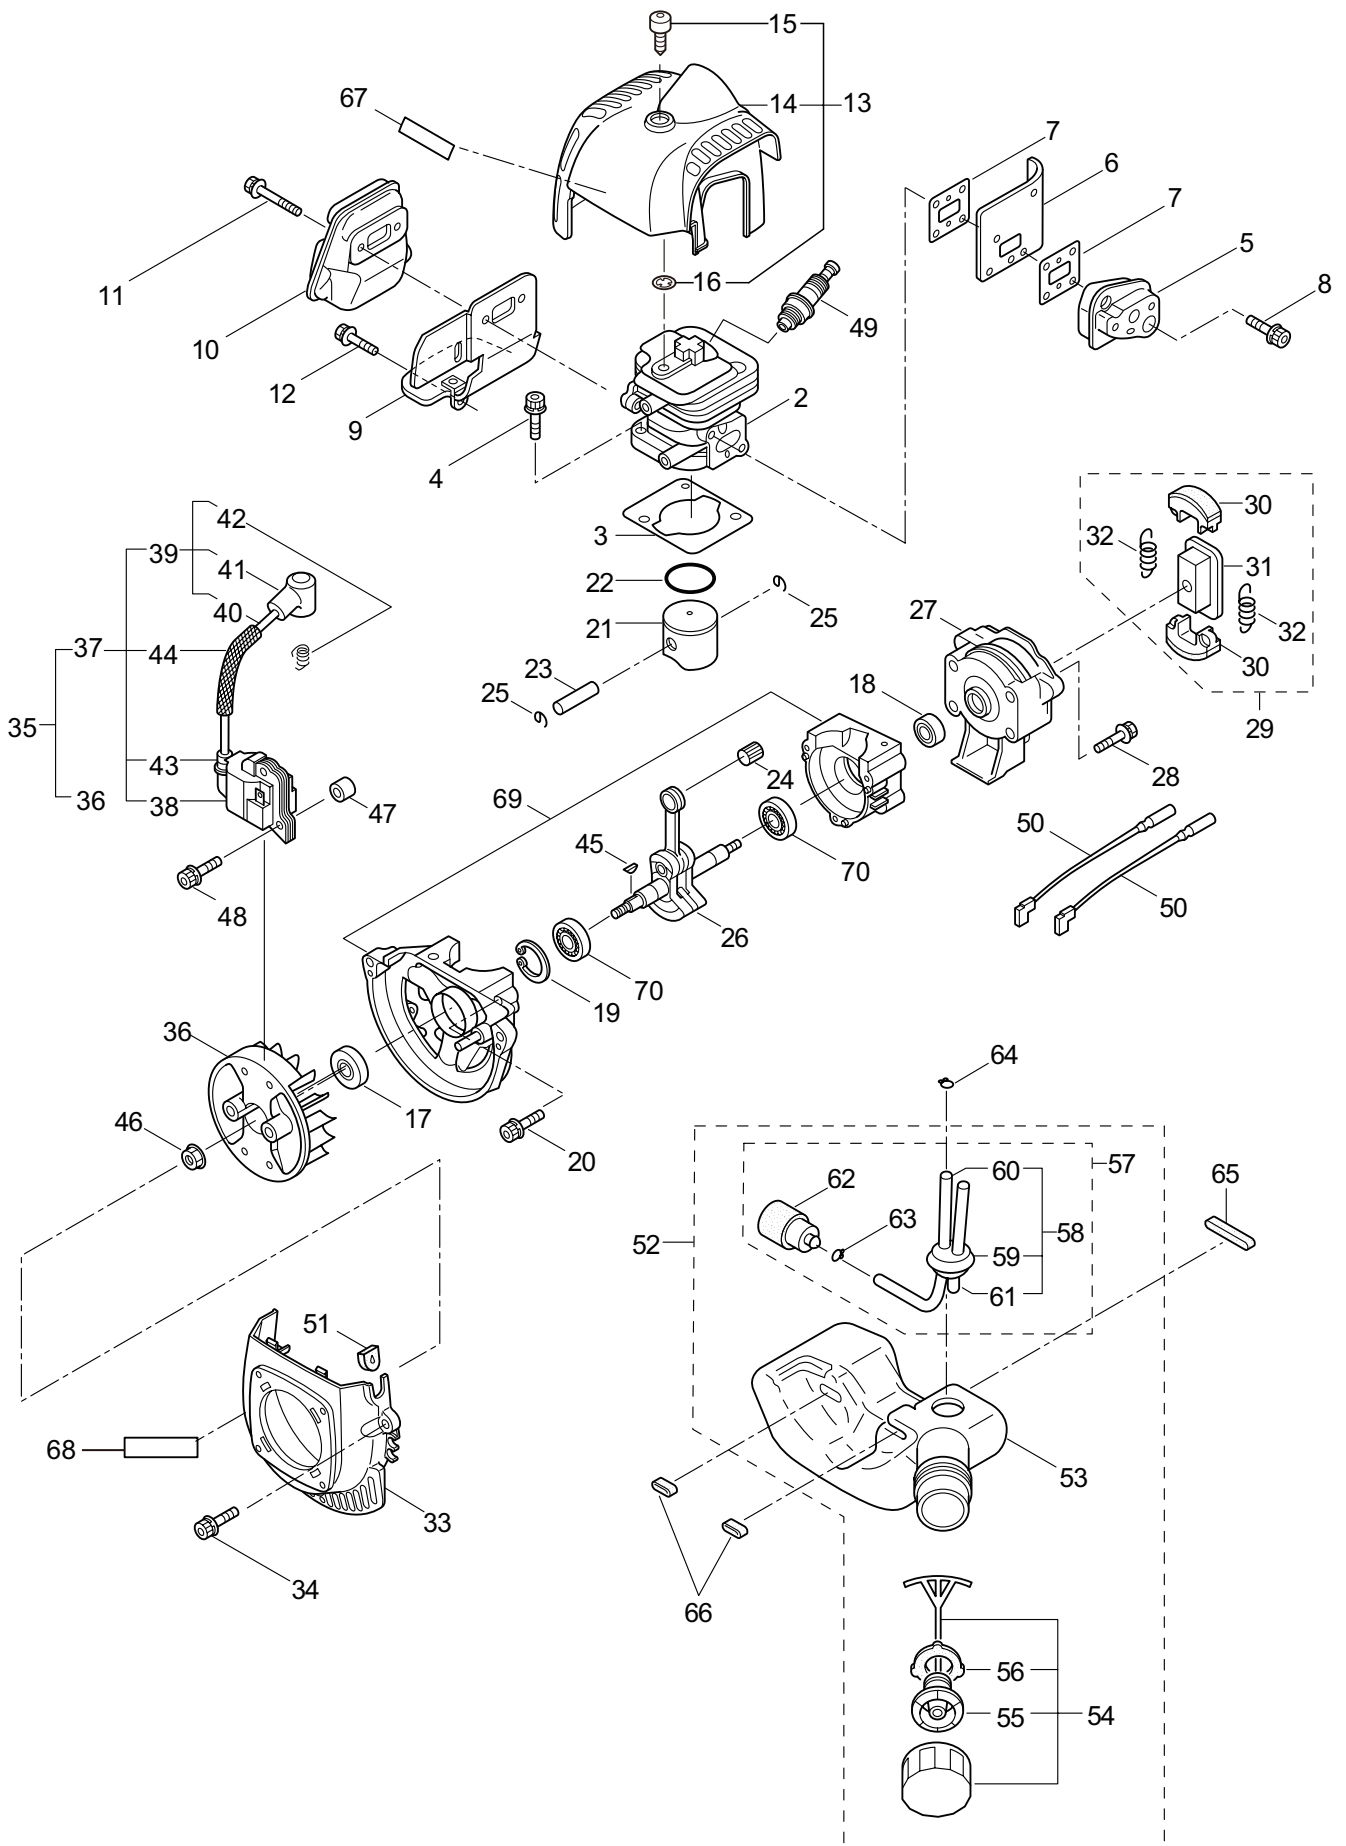

3. HT230DS-R-01 ENGINE

Ref. No.	Part No.	Part Name	Q'ty	Remarks
3-46	261077	Nut,Rotor	1	M6
3-47	280381	Spacer	2	
3-48	261256	Cap Screw	2	M4x25
3-49	262483	Spark Plug	1	NGK BP6MR6Y
3-50	267492	Lead	2	130L
3-51	261202	Grommet	1	
3-52	265175	Fuel Tank Ass'y	1	Incl.53-63
3-53	264545	Fuel Tank	1	
3-54	265176	Tank Cap Ass'y	1	Incl.55,56
3-55	269415	Breather Ass'y	1	
3-56	269417	Gasket	1	
3-57	265928	Fuel Pipe Pick-up Ass'y	1	Incl.58-63
3-58	265929	Fuel Pipe Ass'y	1	Incl.59-61
3-59	265869	Grommet	1	
3-60	262649	Fuel Pipe	1	
3-61	263038	Return Pipe	1	3x6x85L
3-62	264653	Filter Ass'y	1	
3-63	261117	Clip	1	
3-64	261117	Clip	1	
3-65	263824	Pad	1	
3-66	264318	Pad	2	
3-67	266959	Label	1	Caution
3-68	280744	Label	1	HT230DS-R
3-69	264542	Crankcase	1	
3-70	261181	Bearing	2	#6000C3