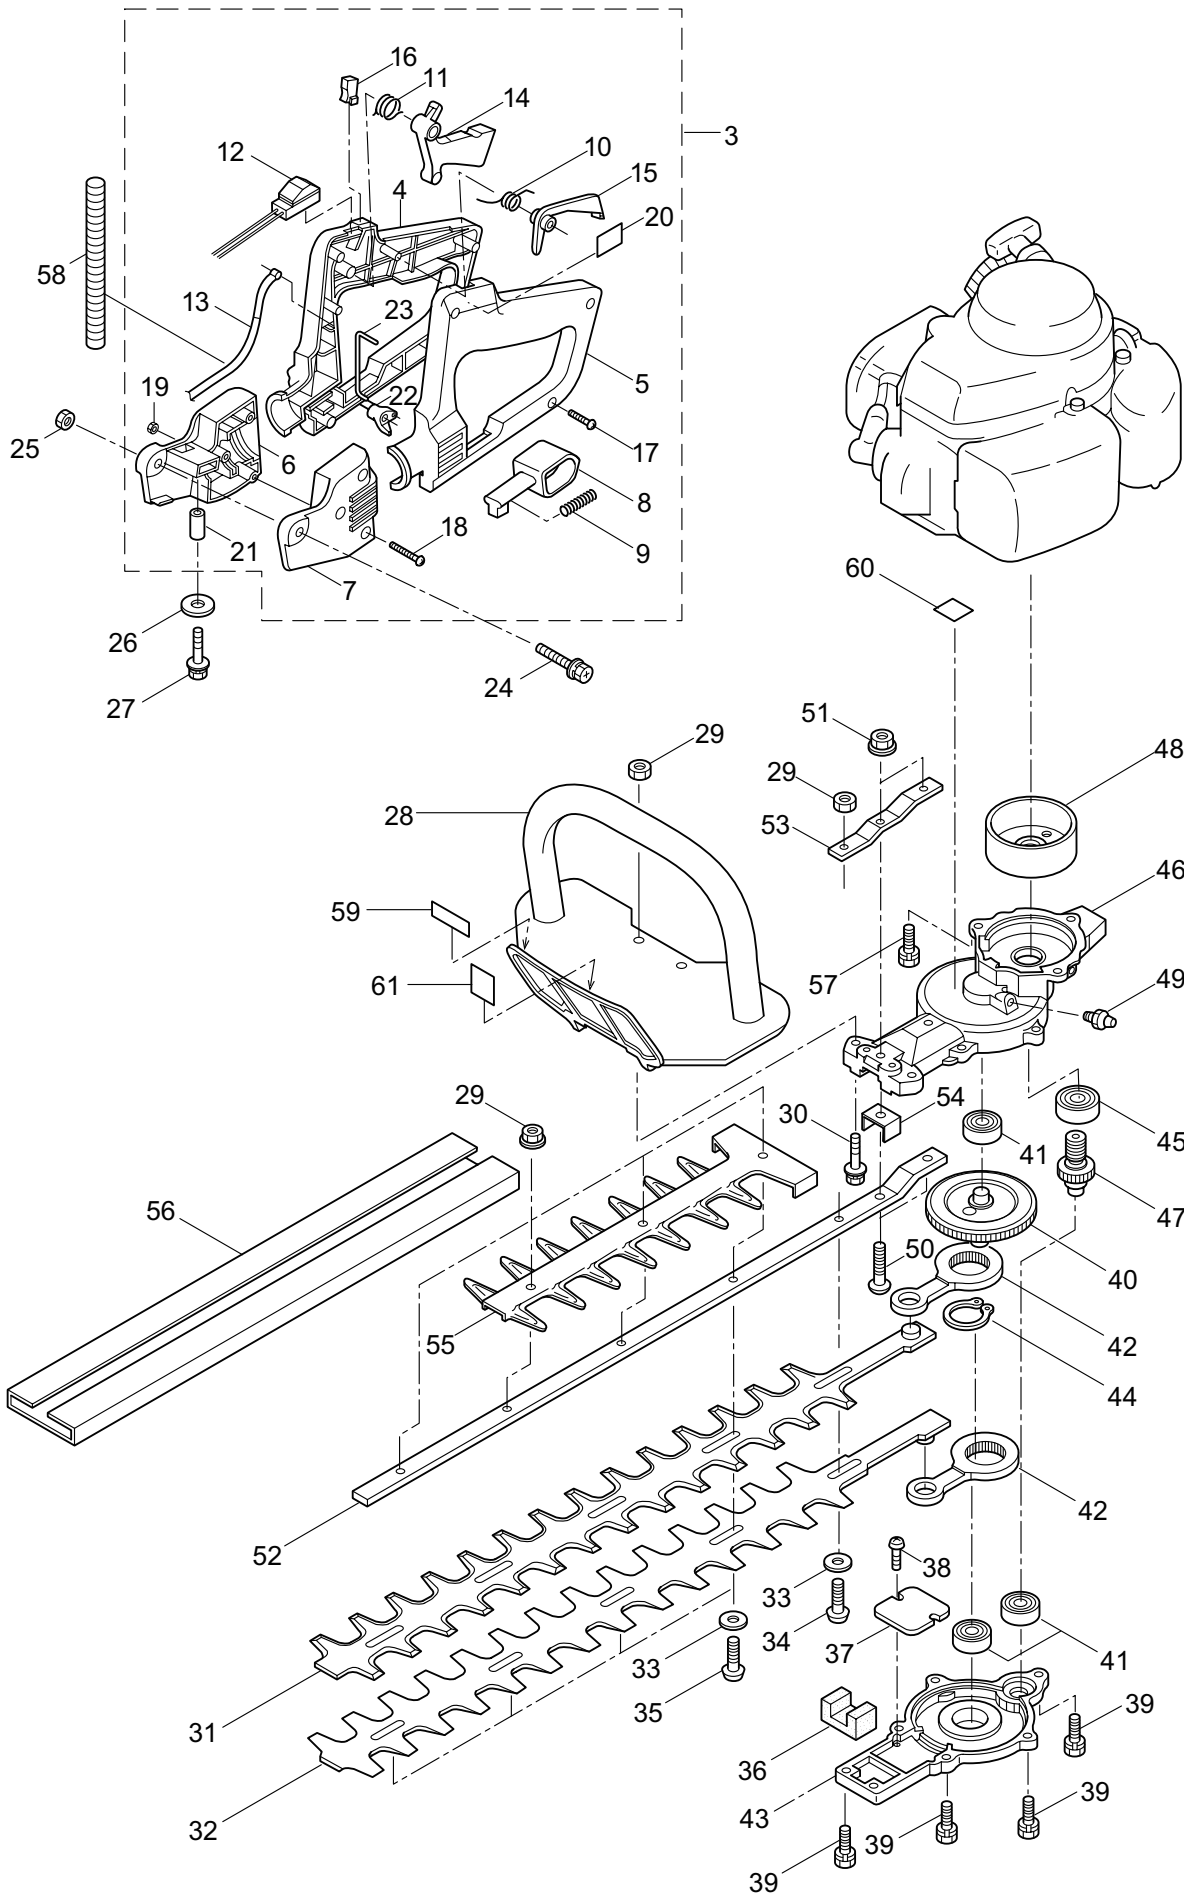

PARTS LIST

HT230DS-R-01

CONTENTS

1. MAIN BODY	1 ~ 4
2. ACCESSORIES	5 ~ 6
3. ENGINE	7 ~ 10
4. CARBURETOR, RECOIL STARTER	11 ~ 12

2014. 06.

P/N 523830

1. HT230DS-R-01
MAIN BODY

Ref. No.	Part No.	Part Name	Q'ty	Remarks
1-1	362329	HT230DS-R-01	1	
1-2	271395	Cutter Ass'y	1	
1-3	271602	Handle Ass'y	1	Incl.4-23
1-4	270468	Rear Handle (R)	1	
1-5	270469	Rear Handle (L)	1	
1-6	270397	Handle Stay (R)	1	
1-7	270398	Handle Stay (L)	1	
1-8	270470	Lock Lever	1	
1-9	270400	Spring	1	
1-10	270401	Spring	1	
1-11	270402	Spring	1	
1-12	271600	Switch	1	
1-13	271390	Cable Comp.	1	
1-14	270472	Lever	1	
1-15	270406	Stop Lever	1	
1-16	270407	Stopper	1	
1-17	270408	Screw	5	
1-18	271392	Screw	3	
1-19	997271	Nut	3	M4
1-20	270085	Label	1	
1-21	270424	Spacer	1	
1-22	270473	Lock Lever Stopper	1	
1-23	270474	Rod	1	
1-24	270420	Screw	1	
1-25	997253	Nut	1	M6
1-26	270843	Washer	1	25x6xt1.6
1-27	270120	Bolt	1	M6x40
1-28	270241	Front Handle	1	
1-29	991941	U-Nut	6	M6
1-30	581910	Bolt	2	M6x40
1-31	570687	Upper Blade	1	
1-32	570688	Lower Blade	1	
1-33	991913	Washer	4	
1-34	991912	Screw	1	
1-35	991914	Screw	3	
1-36	270758	Felt	1	
1-37	991919	Plate,Rod Slide	1	
1-38	991924	Screw	2	M3x5
1-39	580791	Bolt	7	M5x16
1-40	591443	Crank Comp	1	
1-41	270423	Bearing	3	
1-42	271466	Rod	2	
1-43	270756	Lower Case	1	
1-44	580777	Snap Ring	1	#26
1-45	580767	Bearing	1	#6001 2RS

1. HT230DS-R-01
MAIN BODY

Ref. No.	Part No.	Part Name	Q'ty	Remarks
1-46	270760	Upper Case	1	
1-47	584666	Pinion	1	
1-48	270021	Drum	1	
1-49	991937	Grease Nipple	1	M6
1-50	991931	Screw	2	M5x20
1-51	127226	Nut	2	M5
1-52	581912	Guide Plate	1	
1-53	270759	Reinforcing Plate	1	
1-54	270757	Plate	1	
1-55	270371	Blade Guard	1	
1-56	217677	Cover of Blade	1	
1-57	270030	Bolt	2	M6x20
1-58	271391	Tube	1	
1-59	266957	Label	1	
1-60	266960	Label	1	
1-61	269426	Label	1	106dB