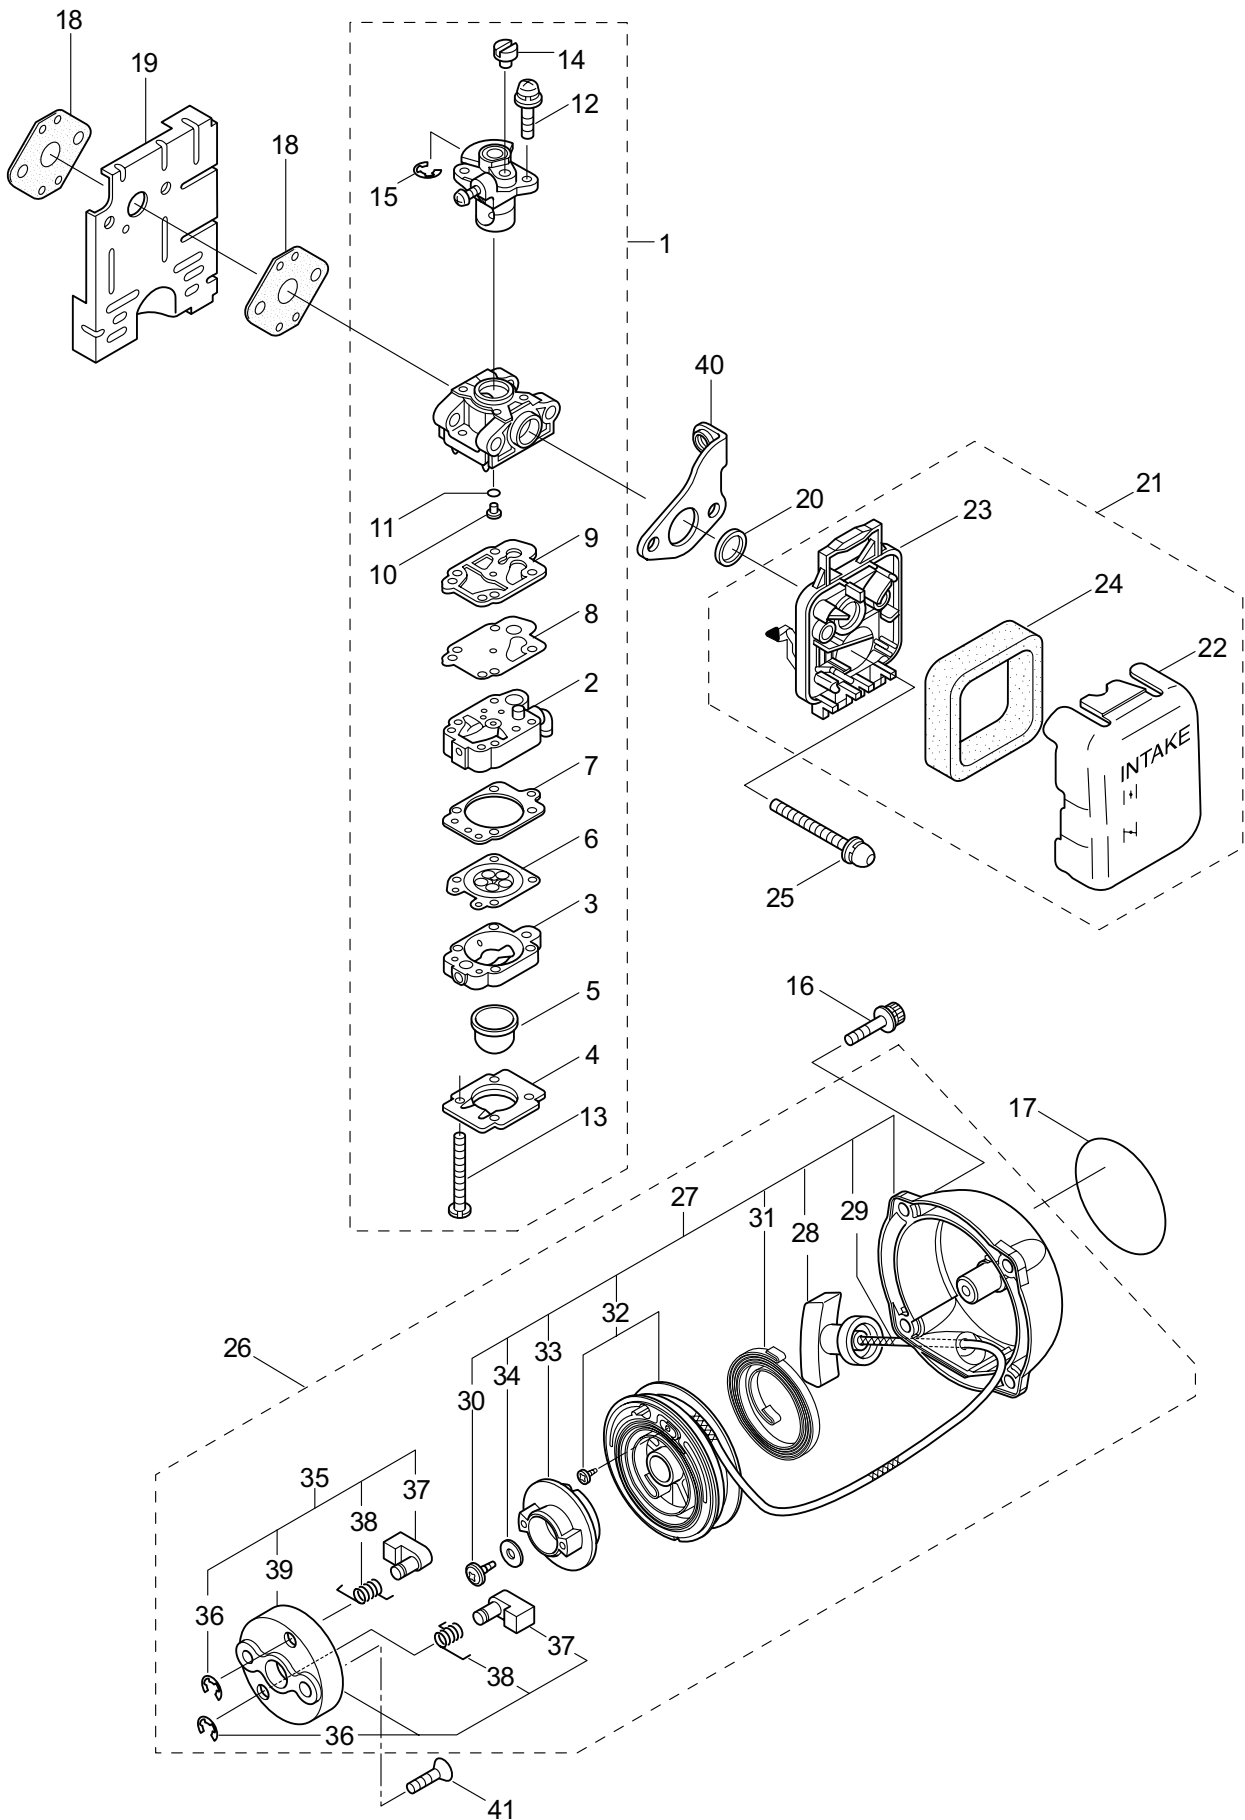

4. HT230DS-R-01
CARBURETOR, RECOIL STARTER

Ref. No.	Part No.	Part Name	Q'ty	Remarks
4-1	281489	Carburetor Ass'y	1	Incl.2-15 New gasket required
4-2	268499	Pump Body	1	
4-3	262991	Purge Body	1	
4-4	262992	Cover Plate	1	
4-5	261874	Primer Bulb	1	
4-6	283905	Diaphragm, Meterring	1	
4-7	262993	Gasket	1	
4-8	262994	Diaphragm,Fuel Pump	1	
4-9	282576	Gasket	1	
4-10	269765	Main Jet	1	
4-11	261871	O-Ring	1	
4-12	264682	Screw	2	
4-13	262996	Screw	4	
4-14	261658	Swivel	1	
4-15	261876	E-Ring	1	
4-16	286993	Cap Screw	4	M5x16
4-17	280722	Label	1	REVERSE2
4-18	261864	Gasket	2	
4-19	265973	Baffle Plate	1	
4-20	268963	Gasket	1	19.4x14.8xt3.5
4-21	265575	Cleaner Ass'y	1	Incl.22-24
4-22	264709	Cover	1	
4-23	265576	Housing	1	
4-24	264695	Filter	1	
4-25	264016	Cap Screw	2	M5x60
4-26	280719	Recoil Starter Ass'y	1	Incl.27-39
4-27	280720	Starter Ass'y	1	Incl.28-34
4-28	269500	Starter Grip	1	
4-29	280798	Starter Rope	1	
4-30	269502	Tapping Screw	1	
4-31	280795	Spiral Spring	1	
4-32	280796	Spring Case Ass'y	1	
4-33	280797	Pulley	1	
4-34	269501	Washer	1	
4-35	280532	Starter Pulley Ass'y	1	Incl.36-39
4-36	020299	E-Ring	2	#4
4-37	269699	Ratchet	2	
4-38	280553	Spring	2	
4-39	280533	Pulley	1	
4-40	268535	Stay	1	
4-41	264535	Screw	2	M6x20