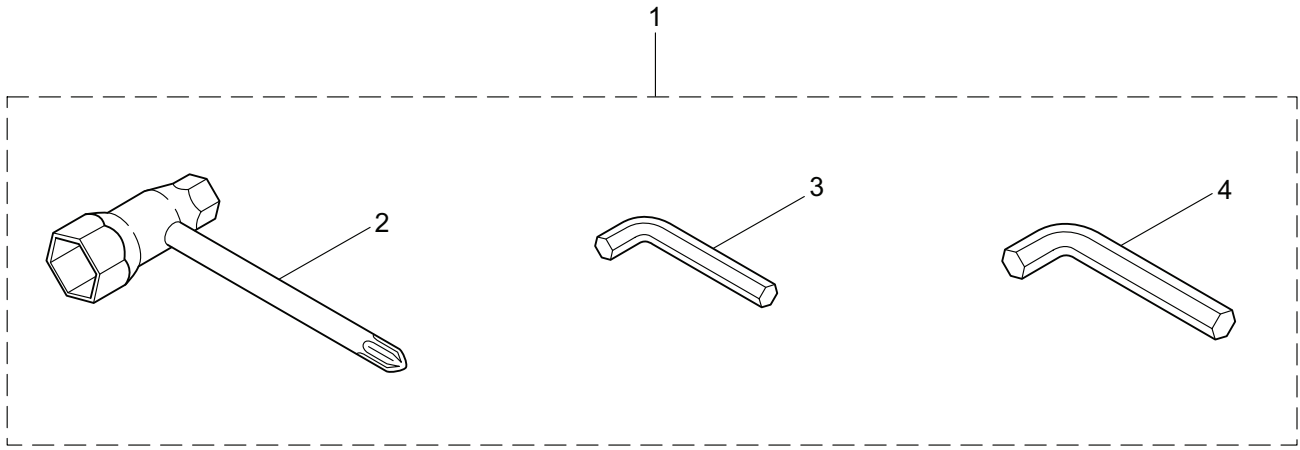

2. HT230DS-R-01
ACCESSORIES

Ref. No.	Part No.	Part Name	Q'ty	Remarks
2-1	264606	Tool Set	1	Incl.2-4
2-2	264607	Box Spanner	1	10x19x(+)
2-3	219431	Wrench	1	3mm
2-4	219432	Wrench	1	4mm
2-5	271825	Instruction Manual	1	GB/ES/PT
2-6	271827	Instruction Manual	1	FR/DE/IT
2-7	523830	Parts List	1	HT230DS-R-01