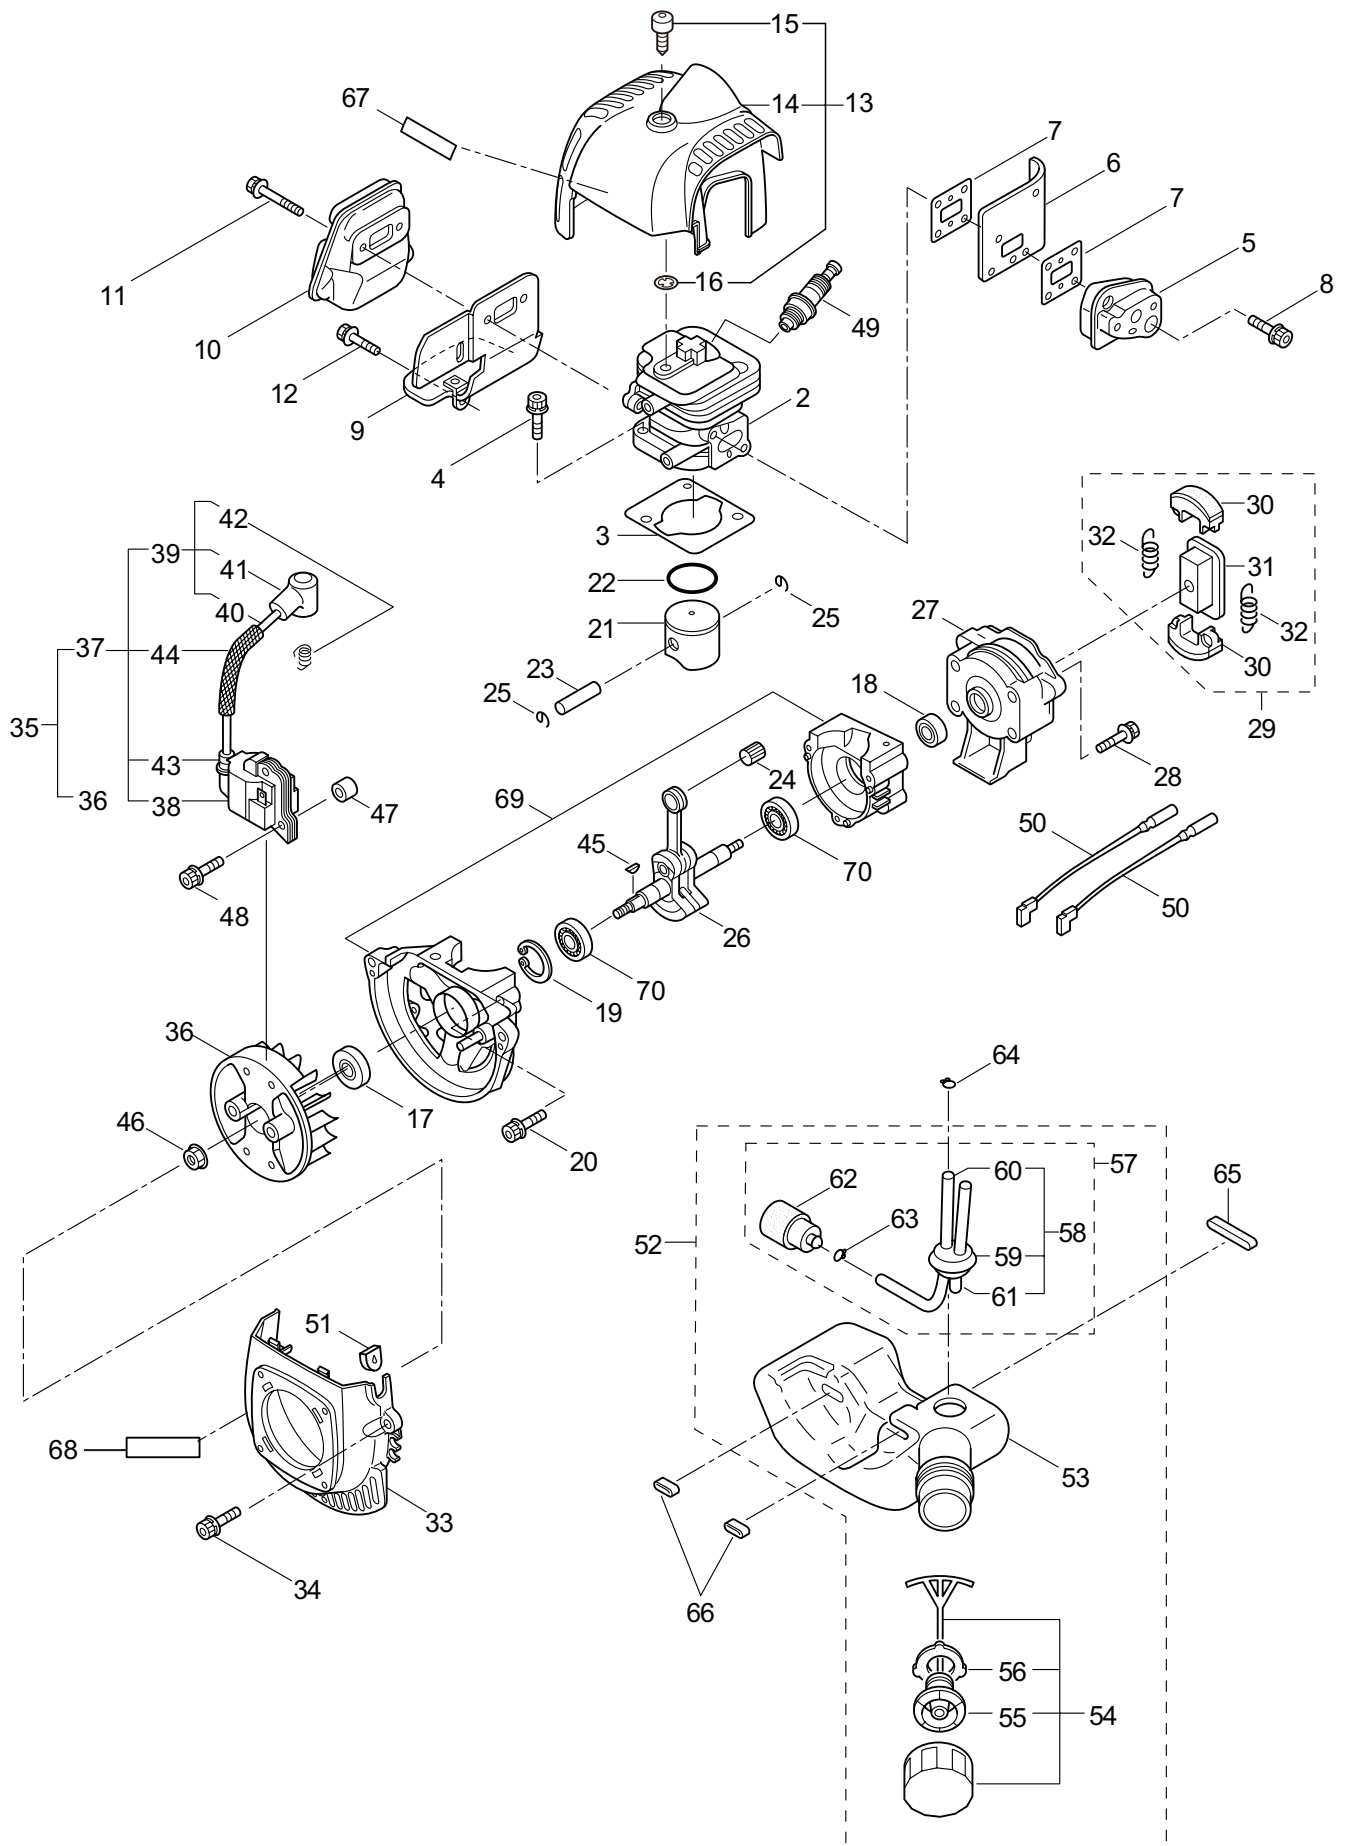

3. HT230DS-R-01 ENGINE

Ref. No.	Part No.	Part Name	Q'ty	Remarks
3-1	850882	Engine	1	LE230/127
3-2	264981	Cylinder	1	New gasket required
3-3	263770	Gasket	1	
3-4	267290	Cap Screw	2	M5x20
3-5	265802	Insulator	1	New gasket required
3-6	265794	Air Duct	1	
3-7	261171	Gasket	2	
3-8	265924	Cap Screw	2	M5x25
3-9	280772	Gasket Comp.	1	
3-10	280571	Muffler	1	
3-11	264223	Cap Screw	2	M5x40
3-12	261607	Cap Screw	1	M5x16
3-13	286408	Top Cover Ass'y	1	Incl.14-16
3-14	280747	Top Cover	1	
3-15	286399	Knob	1	M5
3-16	286270	Washer	1	M5
3-17	262712	Oil Seal	1	TC10267
3-18	262713	Oil Seal	1	TC10207
3-19	054676	Snap Ring	1	#26
3-20	261246	Cap Screw	3	M5x25
3-21	283265	Piston	1	
3-22	263789	Piston Ring	1	
3-23	281185	Piston Pin	1	
3-24	261037	Bearing,Needle	1	KBK8x11x11.8x1
3-25	261576	Clip,Piston	2	
3-26	264643	Shaft Comp	1	
3-27	264585	Clutch Case	1	
3-28	261607	Cap Screw	4	M5x16
3-29	280404	Clutch Ass'y	1	Incl.30-32
3-30	280568	Clutch Shoe	2	(2)required
3-31	280569	Clutch Boss	1	
3-32	280570	Spring	2	(2)required
3-33	280748	Fan Cover	1	
3-34	261250	Cap Screw	3	M5x20
3-35	267384	Magneto Ass'y	1	Incl.36-44
3-36	263570	Rotor/Fan	1	
3-37	267400	Ignition Coil Ass'y	1	Incl.38-44
3-38	267401	Coil	1	
3-39	267403	Spark Plug Wire Ass'y	1	Incl.40-42
3-40	267404	Spark Plug Wire	1	
3-41	261074	Plug Boot	1	
3-42	261075	Connector	1	
3-43	261072	Cap	1	
3-44	269418	Insulator	1	
3-45	261076	Woodruff Key	1	3x10